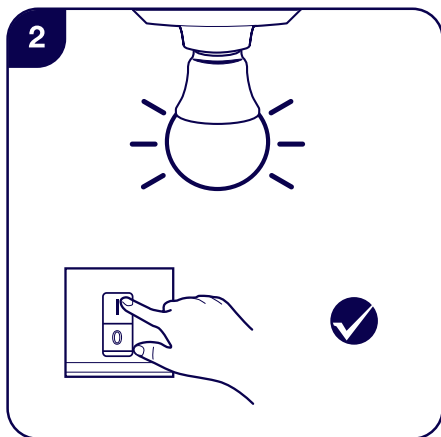

innr

change the way
you experience lighting

RB 16x
RB 17x W / T
RB 18x C

Hereby, Innr Lighting BV declares that the radio equipment type RB 16x, RB 17x W, RB 17x T, RB 18x C are in compliance with Directive 2014/53/EU.

The full text of the EU declaration of conformity is available at the following internet address:
www.innrlighting.com/en/downloads

Frequency: 2.4 GHz (2400 ~ 2483.5MHz)
RF power: max. 10 dBm

Ελληνικά

Σημαντικές οδηγίες ασφαλείας

- Μόνο για εσωτερική χρήση
- Μην αποσυναρμολογείτε το προϊόν. Αν κάποιο μέρος είναι ελαττωματικό, μην χρησιμοποιείτε το προϊόν
- Μην βυθίζετε το προϊόν σε νερό
- Για καθαρισμό χρησιμοποιήστε ένα υγρό πανί, χωρίς ισχυρά καθαριστικά προϊόντα.
- Κρατήστε τις οδηγίες για μελλοντική χρήση

English

IMPORTANT SAFETY INSTRUCTIONS

- For indoor use only.
- Do not disassemble the product; if any part is damaged, the product should not be used.
- Do not immerse in water.
- For cleaning, use a damp cloth, never a strong cleaning agent.
- Keep these instructions for future use.

Deutsch

WICHTIGE SICHERHEITSHINWEISE

- Nur für den Gebrauch im Haus geeignet.
- Das Produkt nicht auseinander nehmen; ist einer der Teile beschädigt, darf das Produkt nicht mehr benutzt werden.
- Nicht in Wasser tauchen.
- Reinigen mit einem feuchten Tuch; keine starken Reinigungsmittel verwenden.
- Diese Anleitung für späteren Gebrauch aufbewahren.

Factory Reset / Re-initialisation d'usine / Επαναφορά εργοστασιακών ρυθμίσεων

Français

CONSIGNES DE SÉCURITÉ IMPORTANTES

- Uniquement pour une utilisation en intérieur.
- Ne jamais démonter le produit; si l'une des pièces est endommagée, ne pas utiliser le produit.
- Ne jamais immerger dans l'eau.
- Pour entretien nettoyer à l'aide d'un chiffon humide, éviter les détergents puissants.
- Conserver la notice pour toute utilisation ultérieure.

Nederlands

BELANGRIJKE VEILIGHEIDSAANWIJZINGEN

- Alleen voor gebruik binnen.
- Het product mag niet uiteen genomen worden; indien een onderdeel beschadigd is mag het product niet gebruikt worden.
- Niet onderdompelen in water.
- Voor reiniging, gebruik een vochtig doekje; vermijd het gebruik van sterke reinigingsmiddelen.
- Bewaar deze aanwijzingen voor toekomstig gebruik.