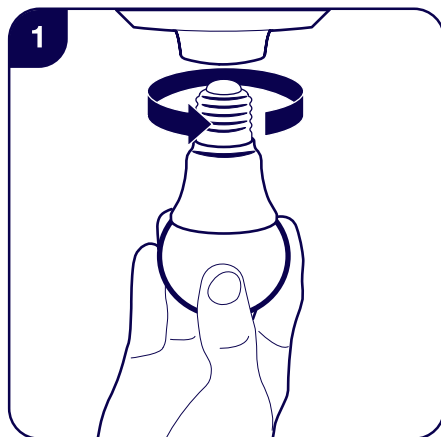

innr

change the way
you experience lighting

RB 16x
RB 17x W / T
RB 18x C

Hereby, Innr Lighting BV declares that the radio equipment type RB 16x, RB 17x W, RB 17x T, RB 18x C are in compliance with Directive 2014/53/EU.

The full text of the EU declaration of conformity is available at the following internet address:
www.innrlighting.com/en/downloads

Frequency: 2.4 GHz (2400 ~ 2483.5MHz)
RF power: max. 10 dBm

Ελληνικά

Σημαντικές οδηγίες ασφαλείας

- Μόνο για εσωτερική χρήση
- Μην αποσυναρμολογείτε το προϊόν. Αν κάποιο μέρος είναι ελαττωματικό, μην χρησιμοποιείτε το προϊόν
- Μην βυθίζετε το προϊόν σε νερό
- Για καθαρισμό χρησιμοποιήστε ένα υγρό πανί, χωρίς ισχυρά καθαριστικά προϊόντα.
- Κρατήστε τις οδηγίες για μελλοντική χρήση

English

IMPORTANT SAFETY INSTRUCTIONS

- For indoor use only.
- Do not disassemble the product; if any part is damaged, the product should not be used.
- Do not immerse in water.
- For cleaning, use a damp cloth, never a strong cleaning agent.
- Keep these instructions for future use.

Deutsch

WICHTIGE SICHERHEITSHINWEISE

- Nur für den Gebrauch im Haus geeignet.
- Das Produkt nicht auseinander nehmen; ist einer der Teile beschädigt, darf das Produkt nicht mehr benutzt werden.
- Nicht in Wasser tauchen.
- Reinigen mit einem feuchten Tuch; keine starken Reinigungsmittel verwenden.
- Diese Anleitung für späteren Gebrauch aufbewahren.

Factory Reset / Re-initialisation d'usine / Επαναφορά εργοστασιακών ρυθμίσεων

Français

CONSIGNES DE SÉCURITÉ IMPORTANTES

- Uniquement pour une utilisation en intérieur.
- Ne jamais démonter le produit; si l'une des pièces est endommagée, ne pas utiliser le produit.
- Ne jamais immerger dans l'eau.
- Pour entretien nettoyer à l'aide d'un chiffon humide, éviter les détergents puissants.
- Conserver la notice pour toute utilisation ultérieure.

Nederlands

BELANGRIJKE VEILIGHEIDSAANWIJZINGEN

- Alleen voor gebruik binnen.
- Het product mag niet uiteen genomen worden; indien een onderdeel beschadigd is mag het product niet gebruikt worden.
- Niet onderdompelen in water.
- Voor reiniging, gebruik een vochtig doekje; vermijd het gebruik van sterke reinigingsmiddelen.
- Bewaar deze aanwijzingen voor toekomstig gebruik.